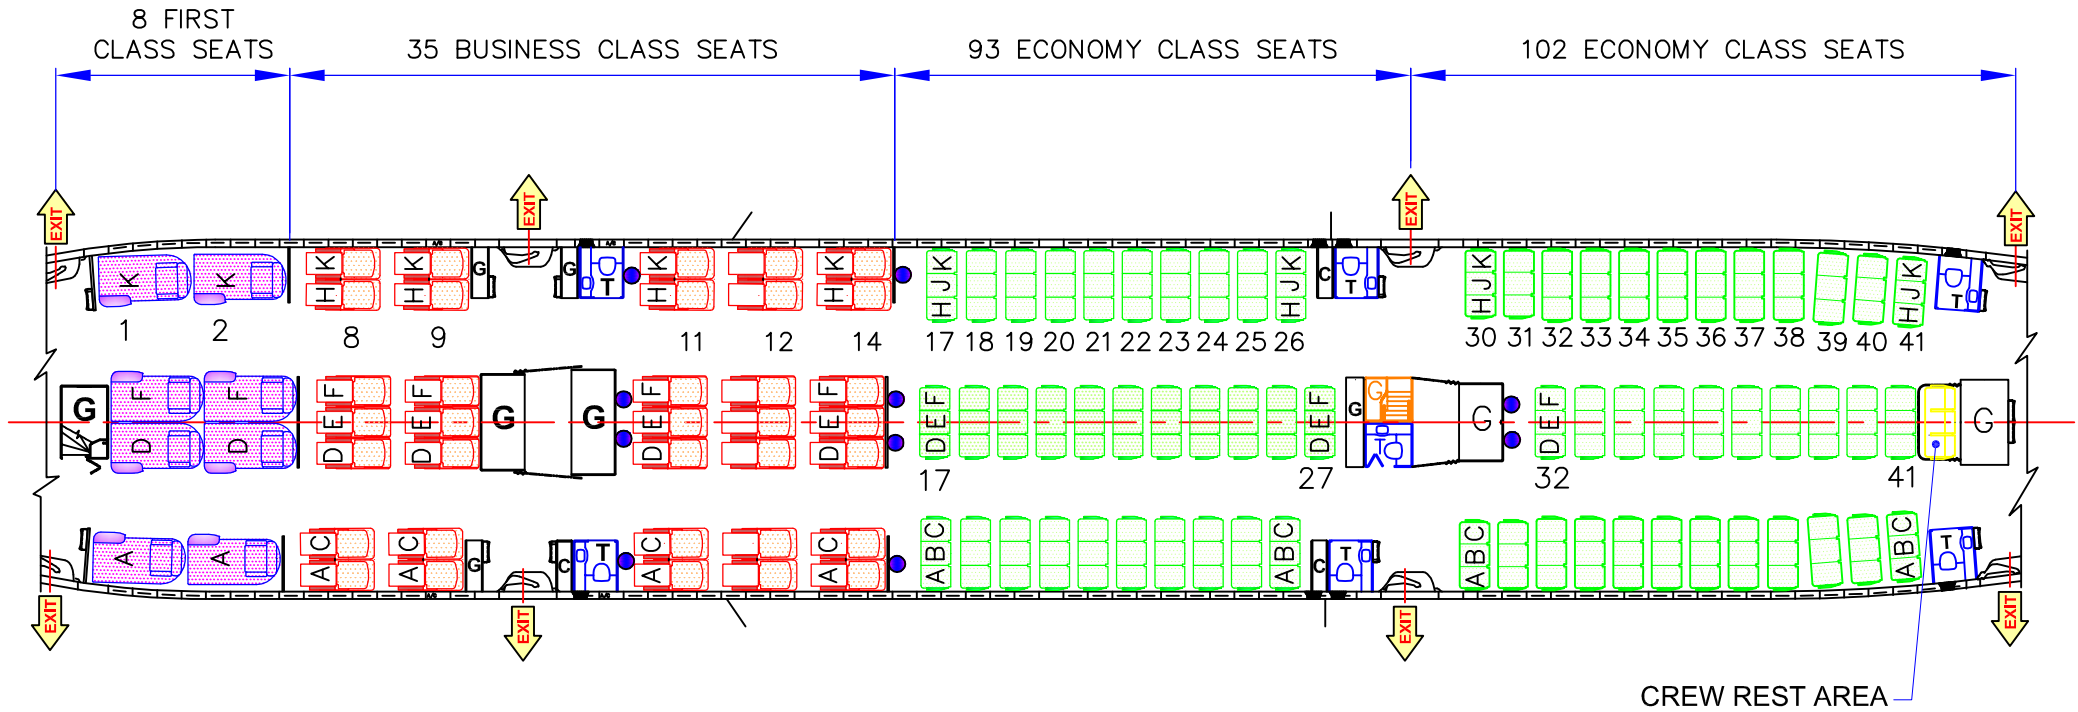

B777-237LR AIRCRAFT

FWD
←

- C = COAT
- G = GALLEY
- T = TOILET
- = BABY BASSINET FITTING