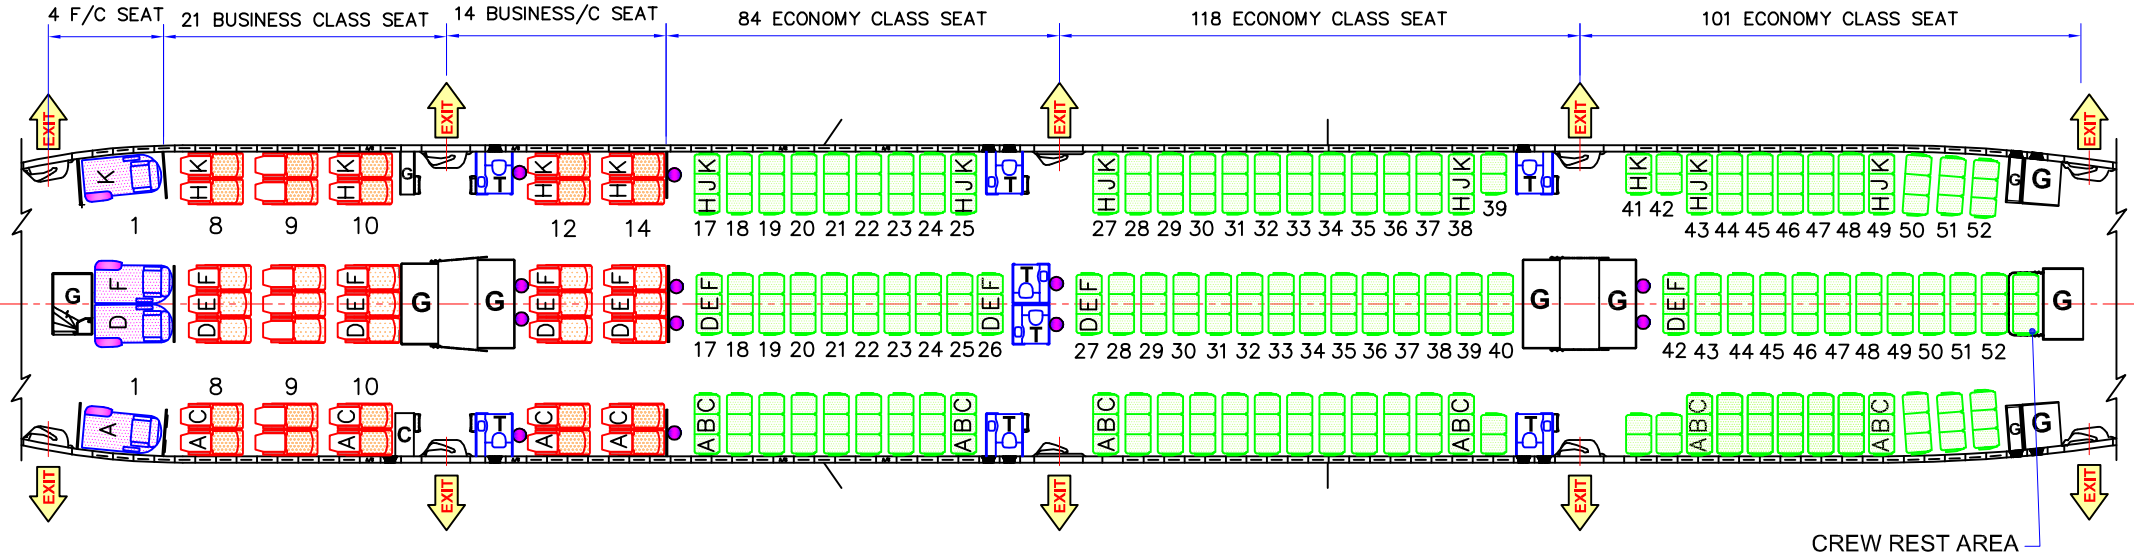

B777-337ER AIRCRAFT

FWD
←

- G = GALLEY
- T = TOILET
- = BABY BASSINET FITTING