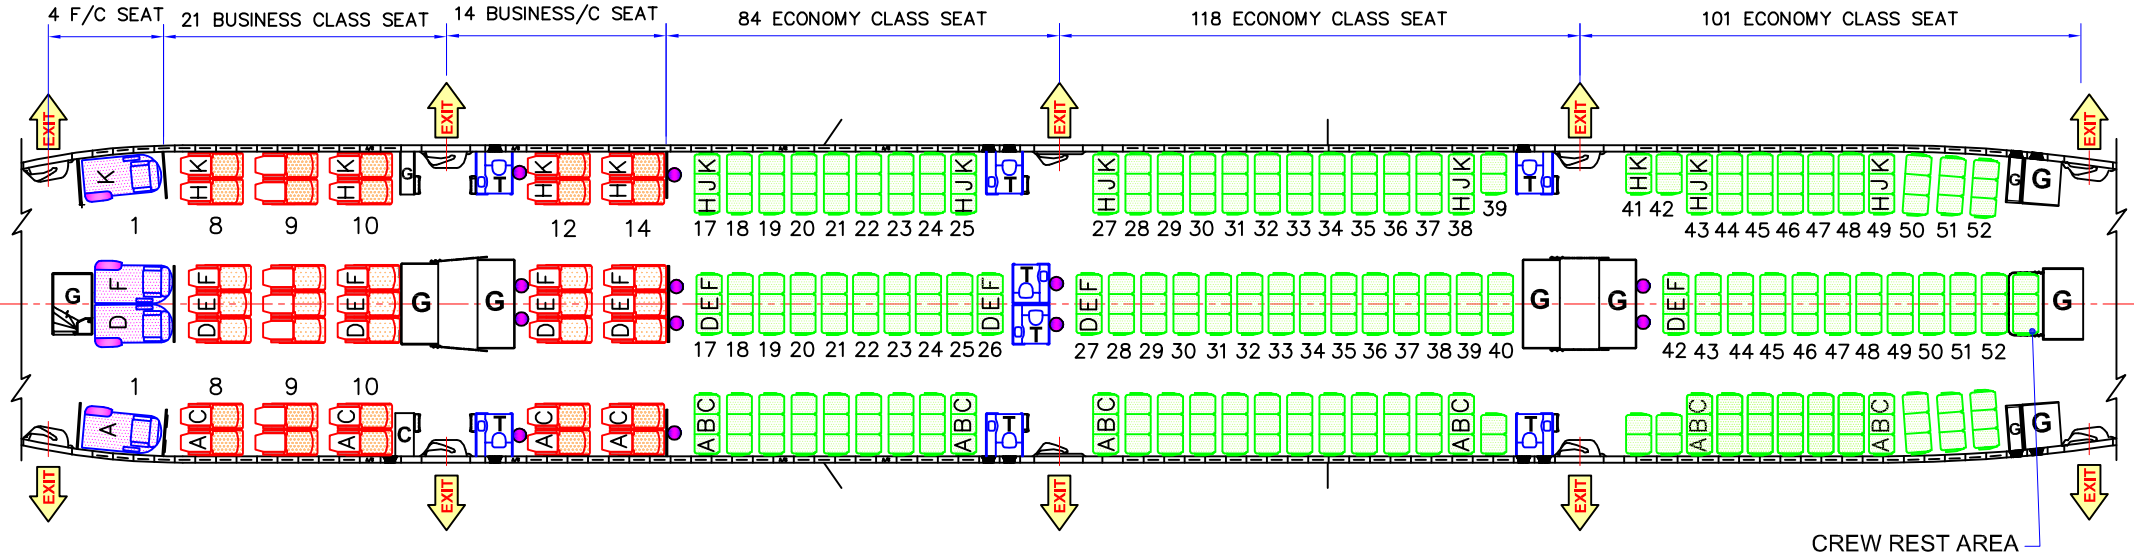

B777-337ER AIRCRAFT

- G = GALLEY
- T = TOILET
- = BABY BASSINET FITTING