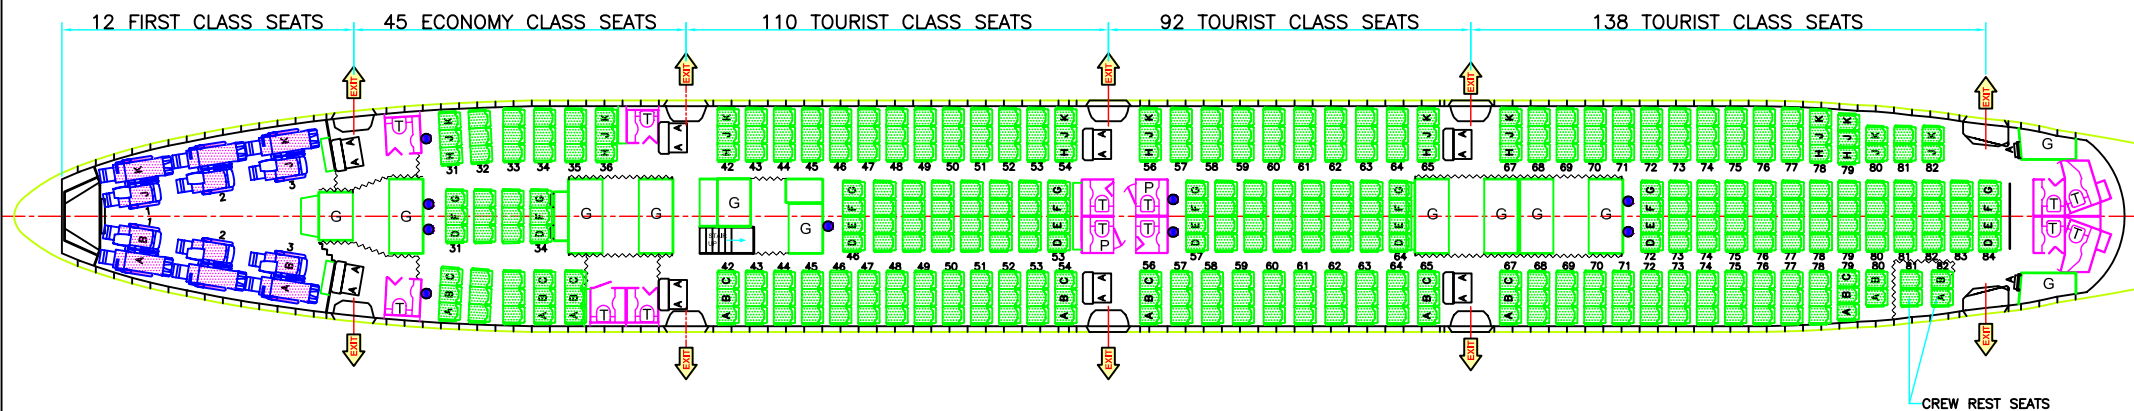

B747-400 AIRCRAFT

FWD  
←

- A = ATTENDANT SEAT.
- P = TOILET WITH PROVISION FOR HANDICAPPED PAX.
- G = GALLEY
- T = TOILET
- = BABY BASSINET FITTING