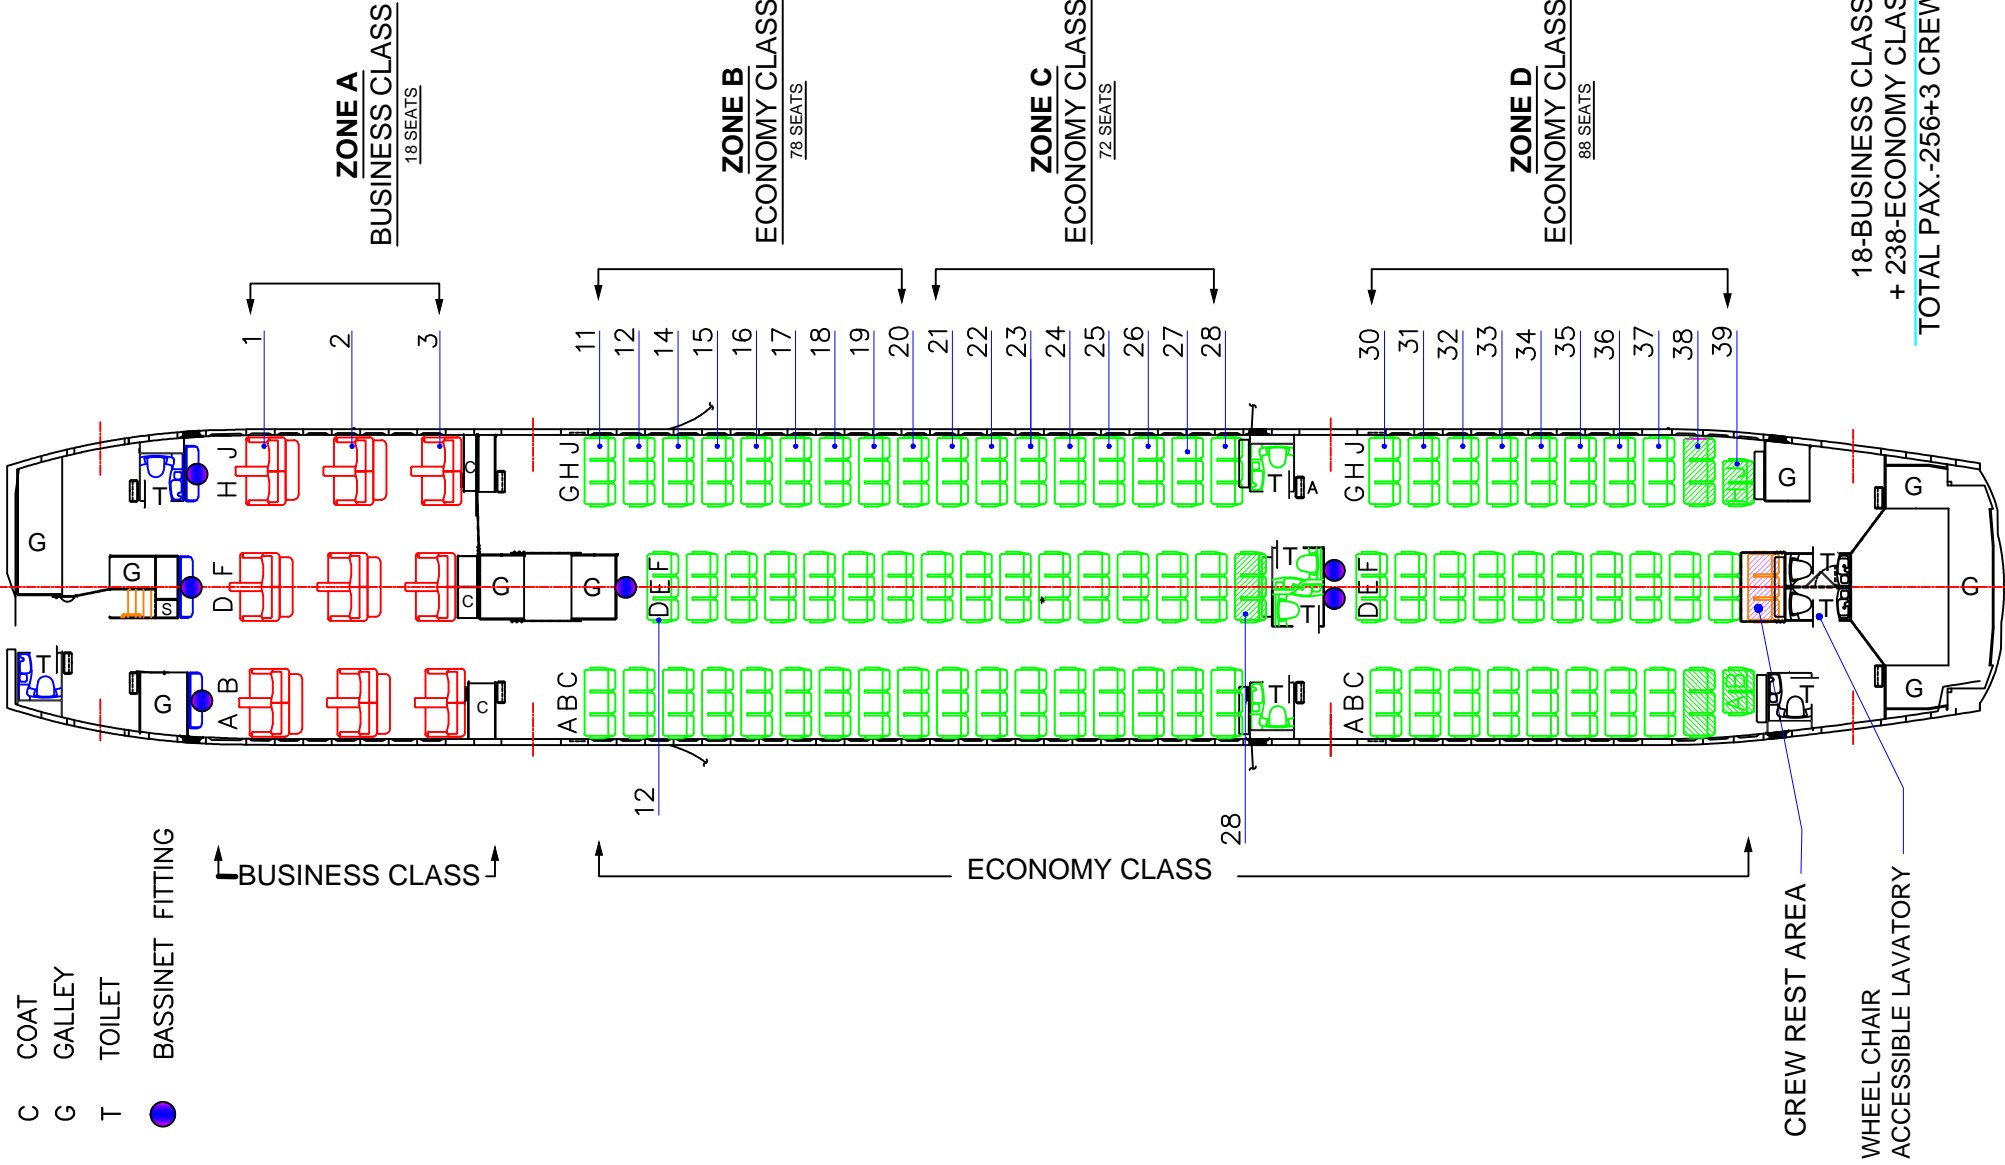

SEATING CONFIGURATION BOEING B787-8 A/C  
 APPLICABILITY: VT-ANA THRU ANX

- C COAT
- G GALLEY
- T TOILET
- BASSINET FITTING

← BUSINESS CLASS →

← ECONOMY CLASS →

CREW REST AREA  
 WHEEL CHAIR  
 ACCESSIBLE LAVATORY

18-BUSINESS CLASS  
 + 238-ECONOMY CLASS  
 TOTAL PAX.-256+3 CREW SEATS