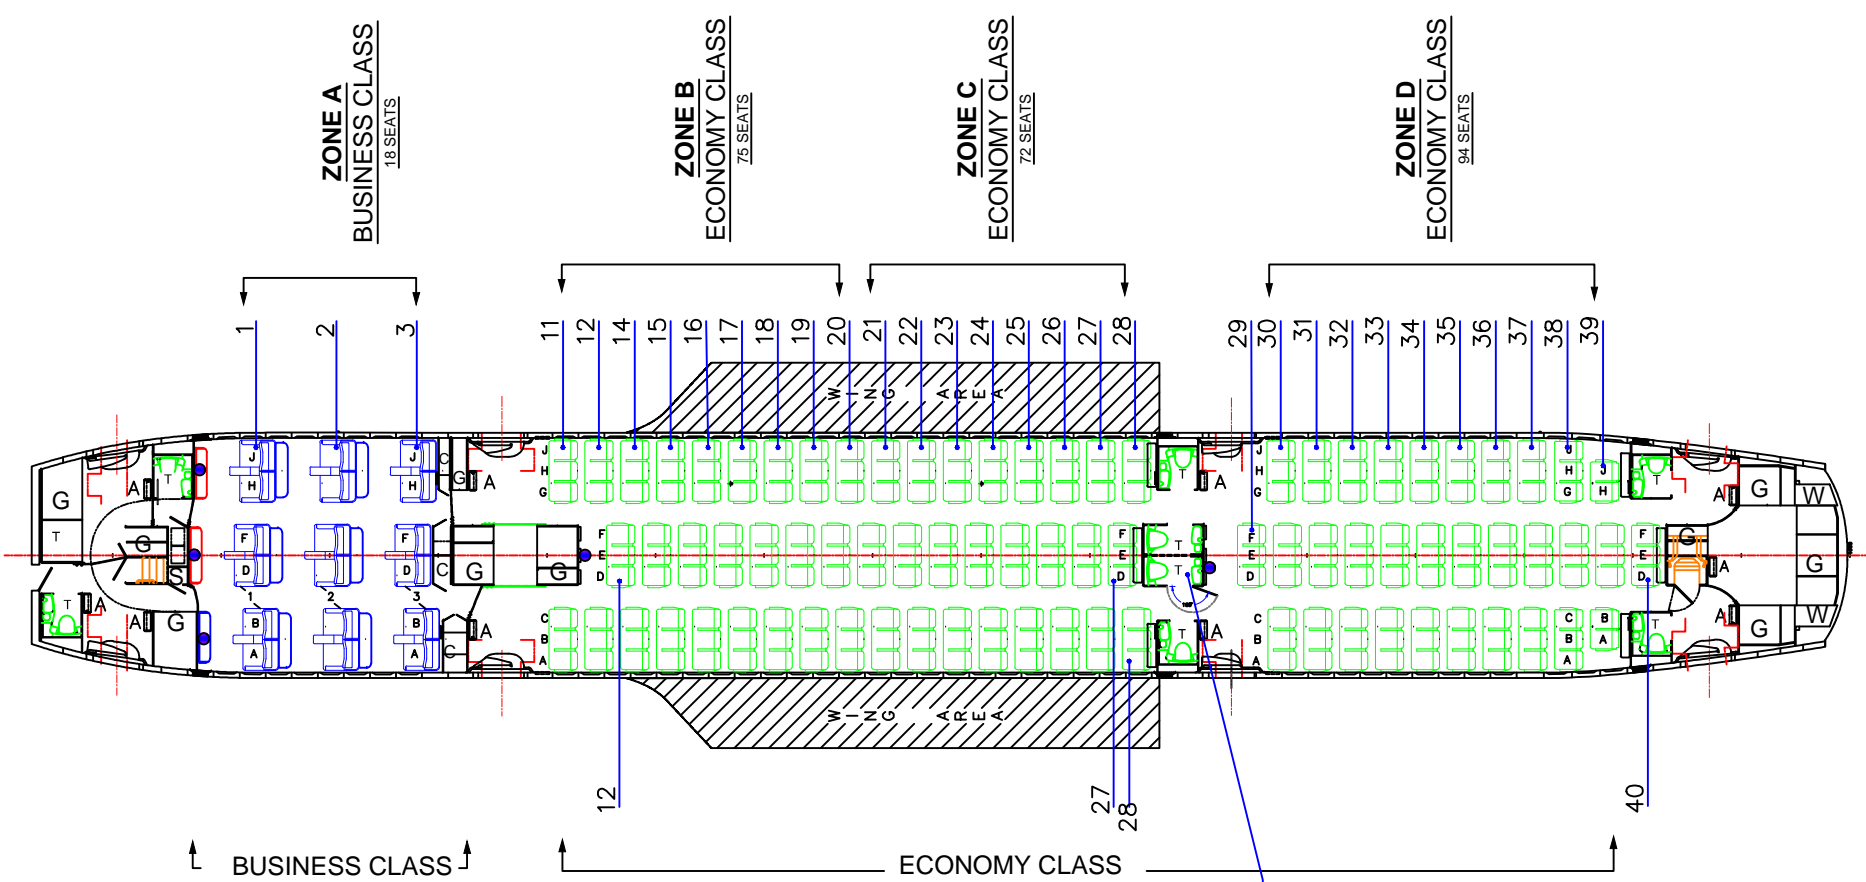

SEATING CONFIGURATION BOEING B787-8 A/C
 APPLICABILITY: VT-ANY,ANZ,NAA & NAC

- C COAT
- G GALLEY
- T TOILET
- BASSINET FITTING

↑ BUSINESS CLASS ↑

↑ ECONOMY CLASS ↑

18-BUSINESS CLASS
 + 241-ECONOMY CLASS
 259 TOTAL PAX.

WHEEL CHAIR
 ACCESSIBLE LAVATORY